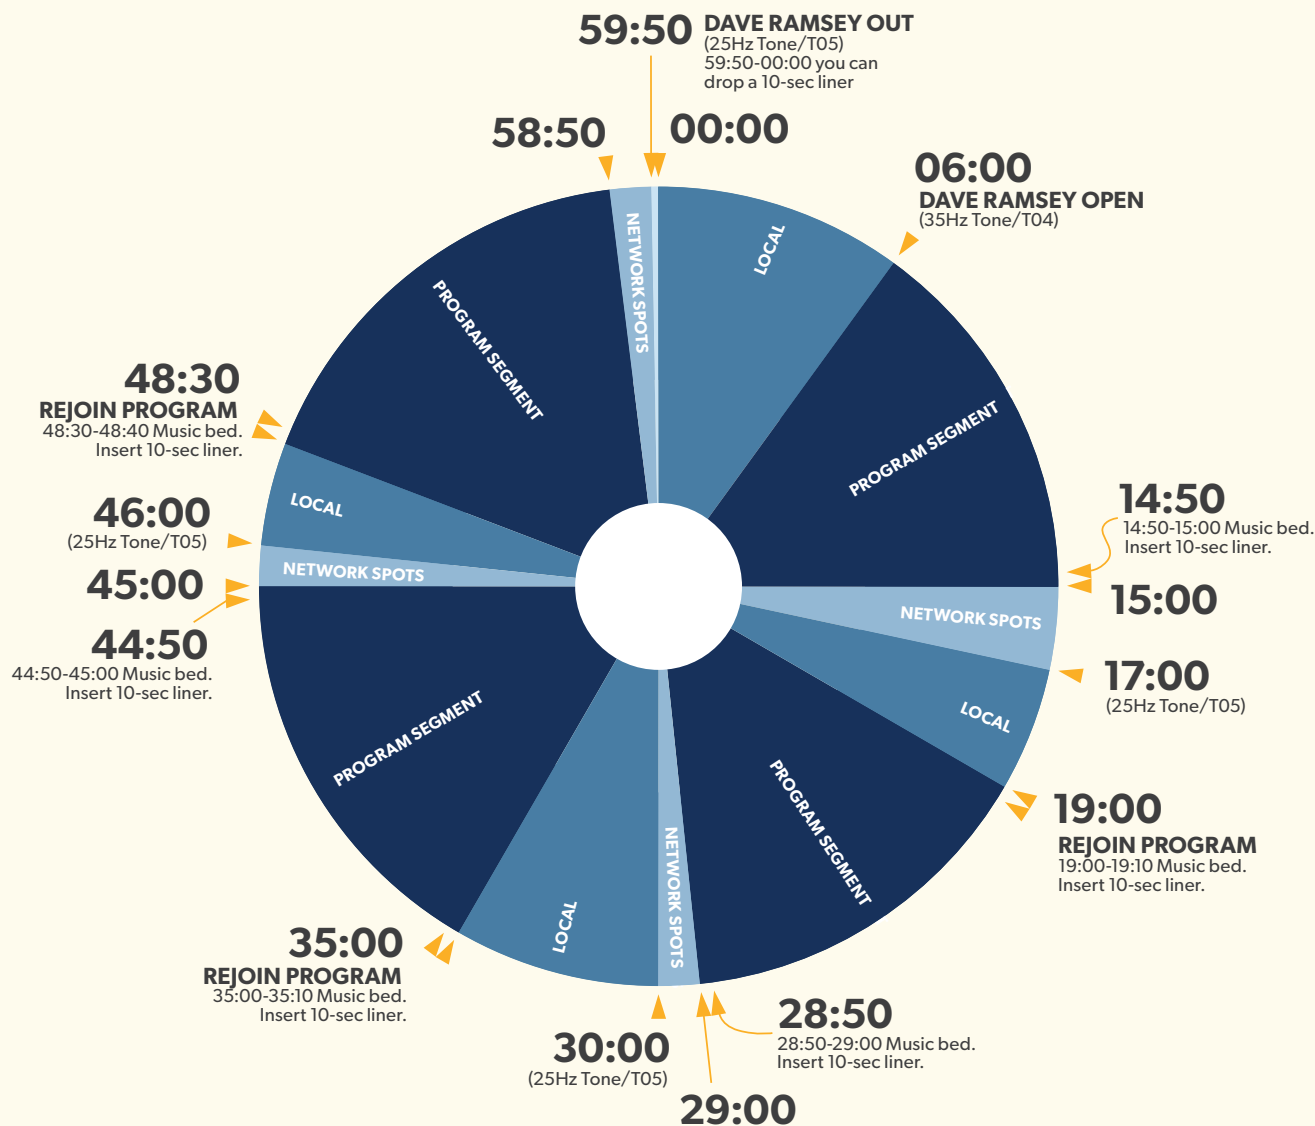

# PROGRAMMING CLOCK: XDS

## THE DAVE RAMSEY SHOW

\*XDS listing  
FEED **START** - 06:00  
FEED **STOP** - 59:59

## DAVE RAMSEY PROMO FEED

\*XDS listing  
FEED **START** - 00:00  
FEED **STOP** - 59:59

### Refeeds Available

24 Hours a Day, 7 Days a Week